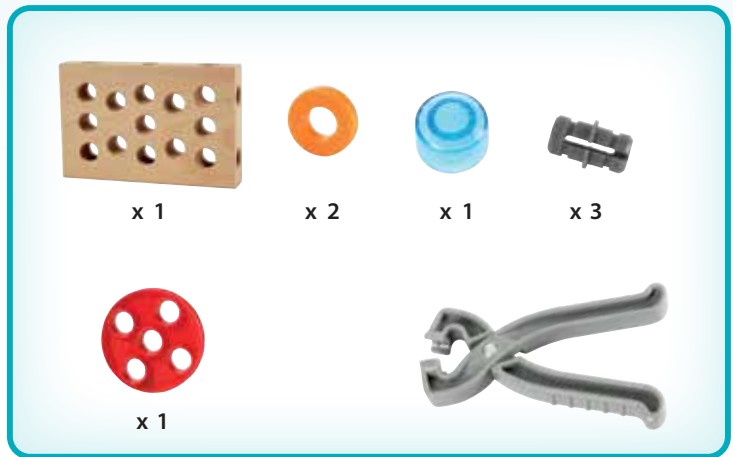

BRIO®
www.brio.net

BRIO®

271
PIECES

Builder Creative Set
34589

Inspiration Booklet

3+ FSC

WARNING:
CHOKING HAZARD - small parts.
Not for children under 3 years.

4589-897 E

33
PIECES

8
PIECES

13
PIECES