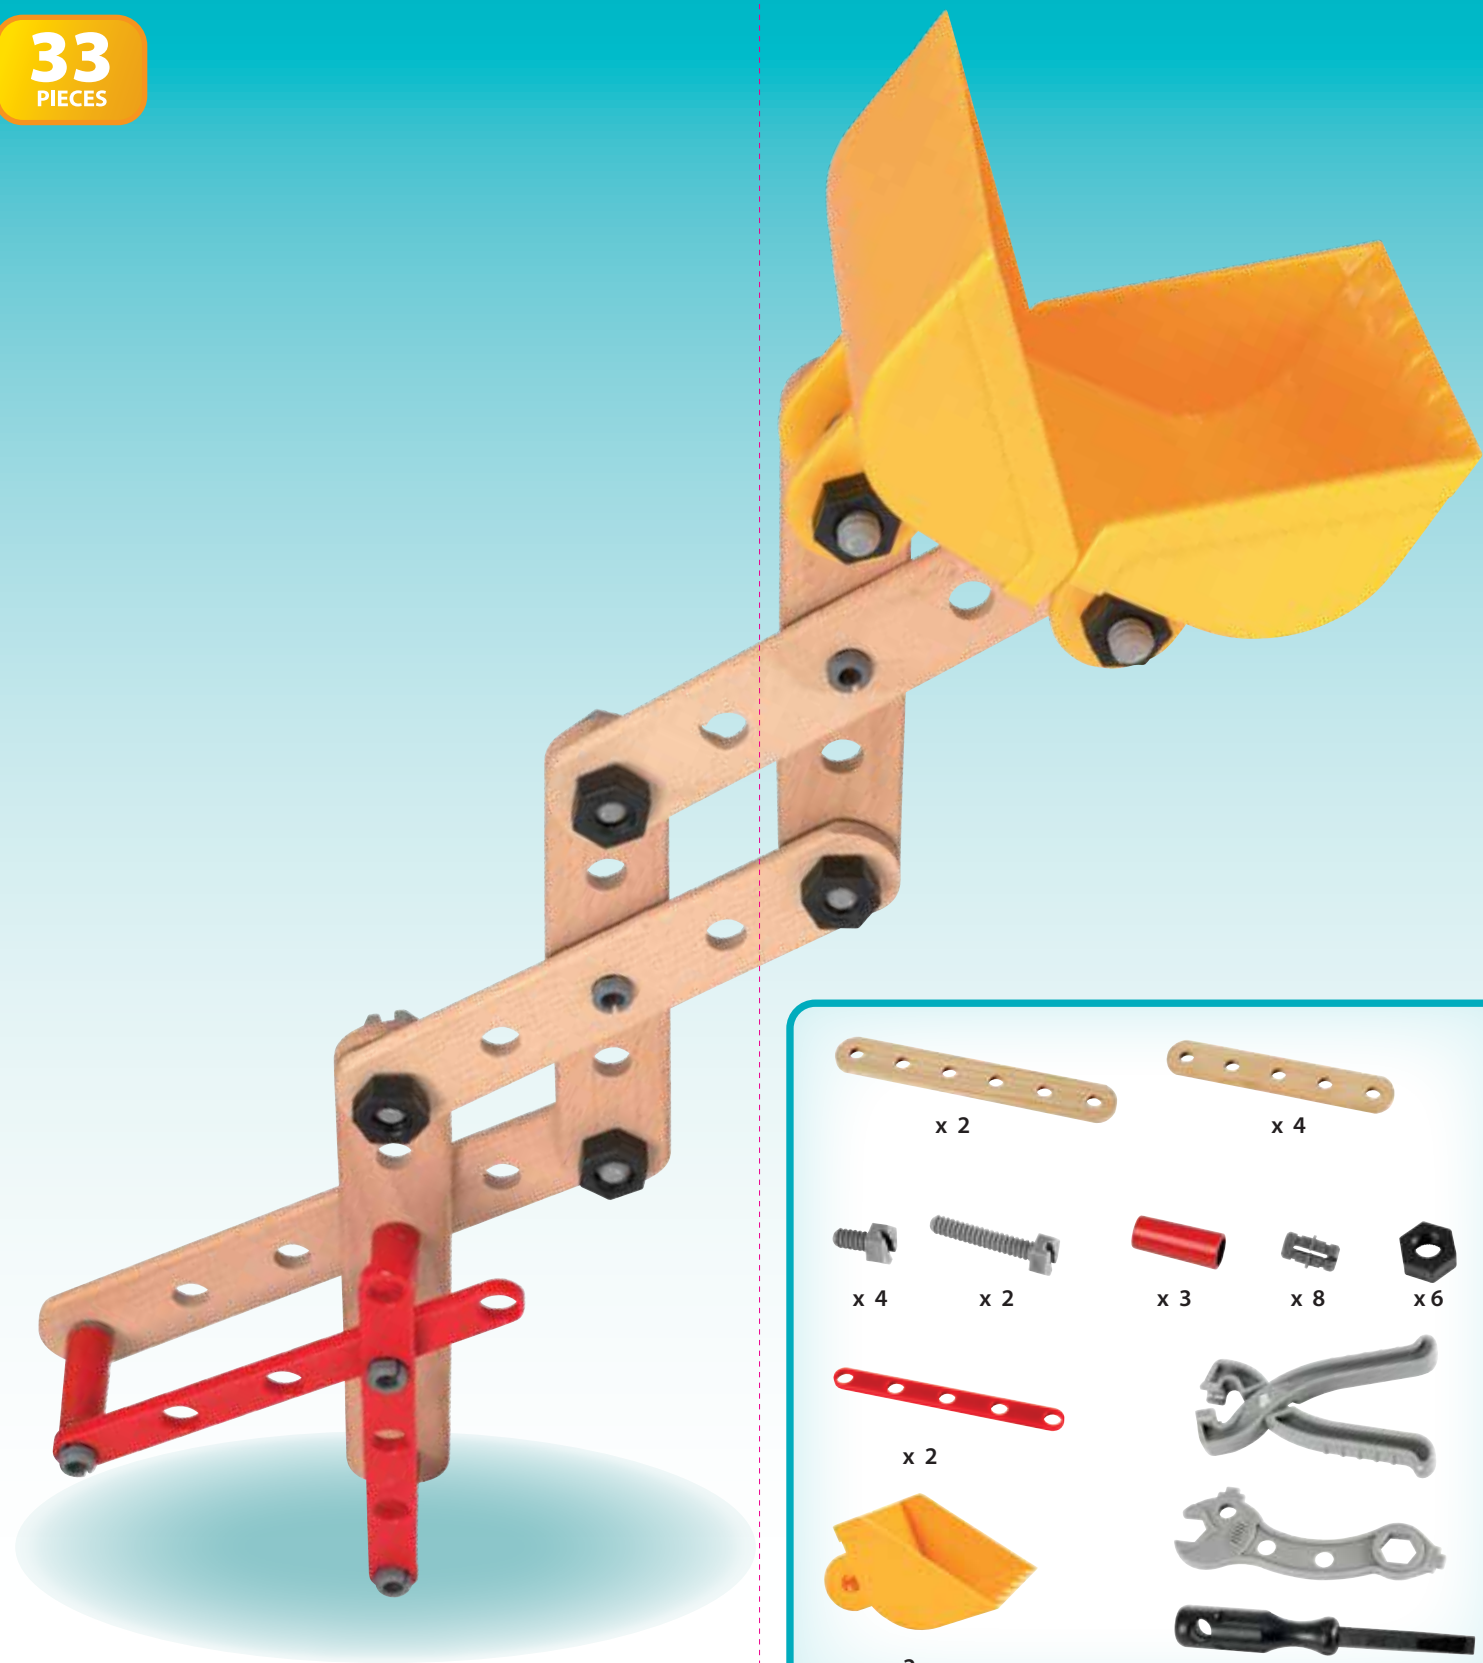

33
PIECES

8
PIECES

13
PIECES